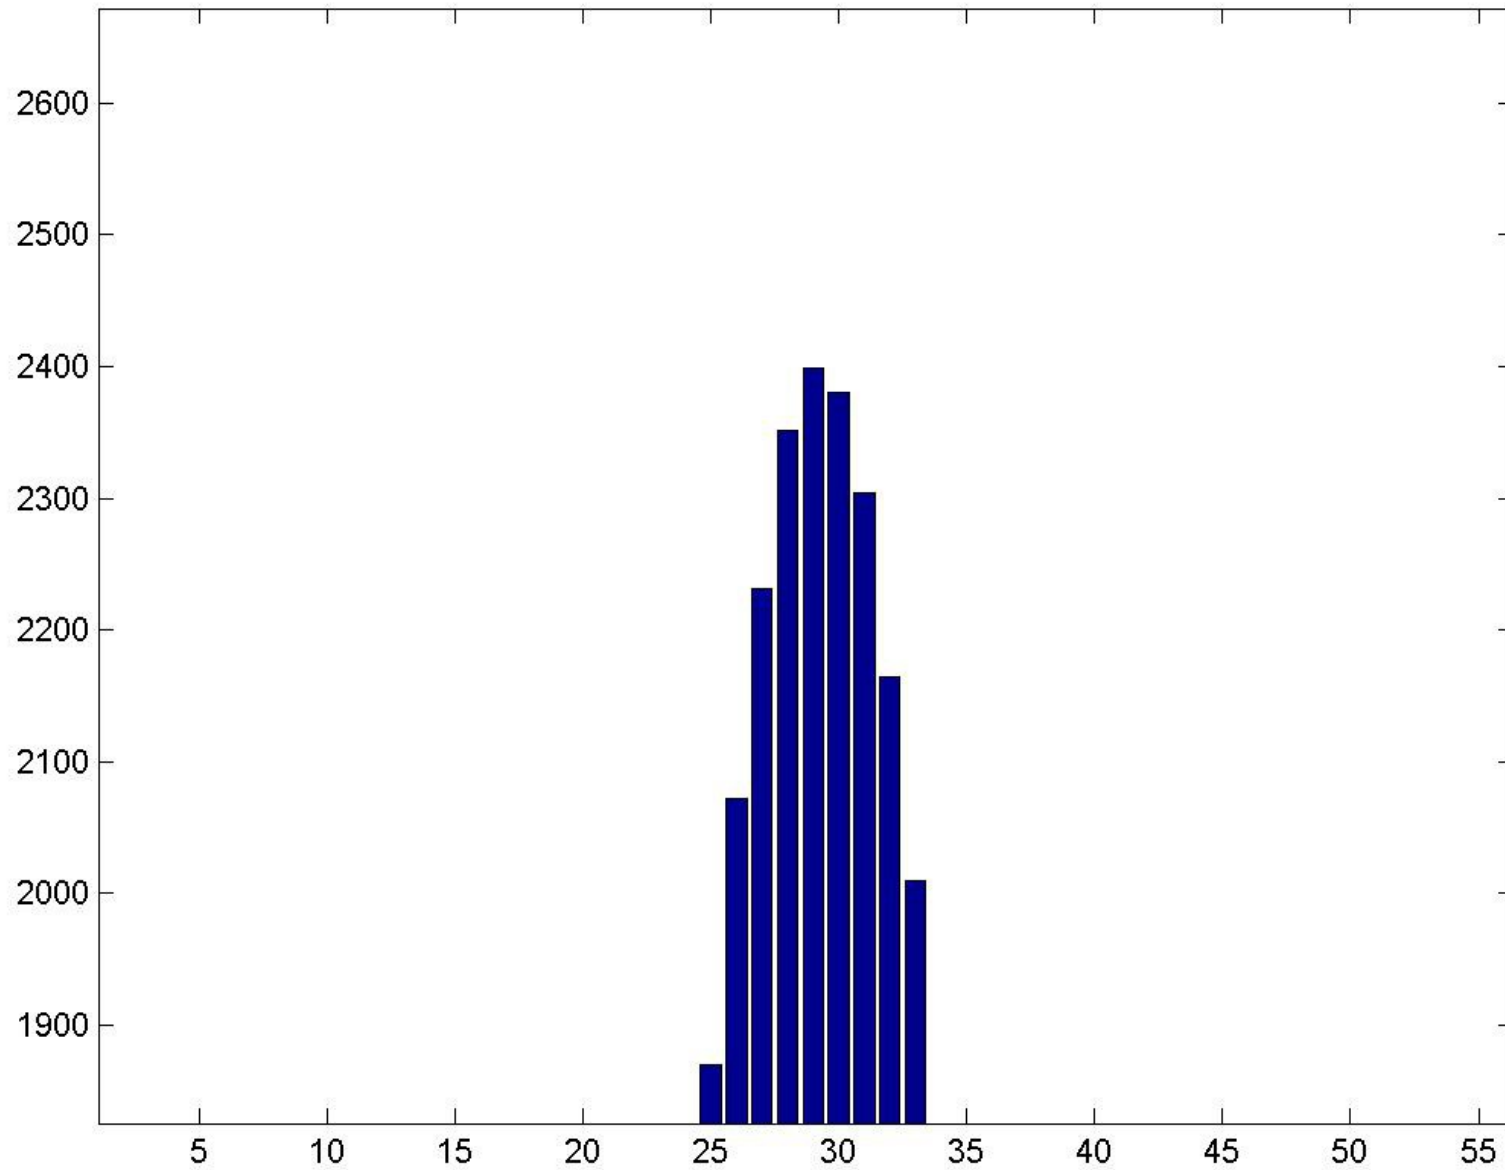

Week 9

Cody Seibert

Combining Head and Sift Maps

Estimated: ~285 Real: ~285

Estimated: ~1250 Real: ~1200

Estimated: ~2400 Real: ~2500

Estimated: ~640 Real: >635