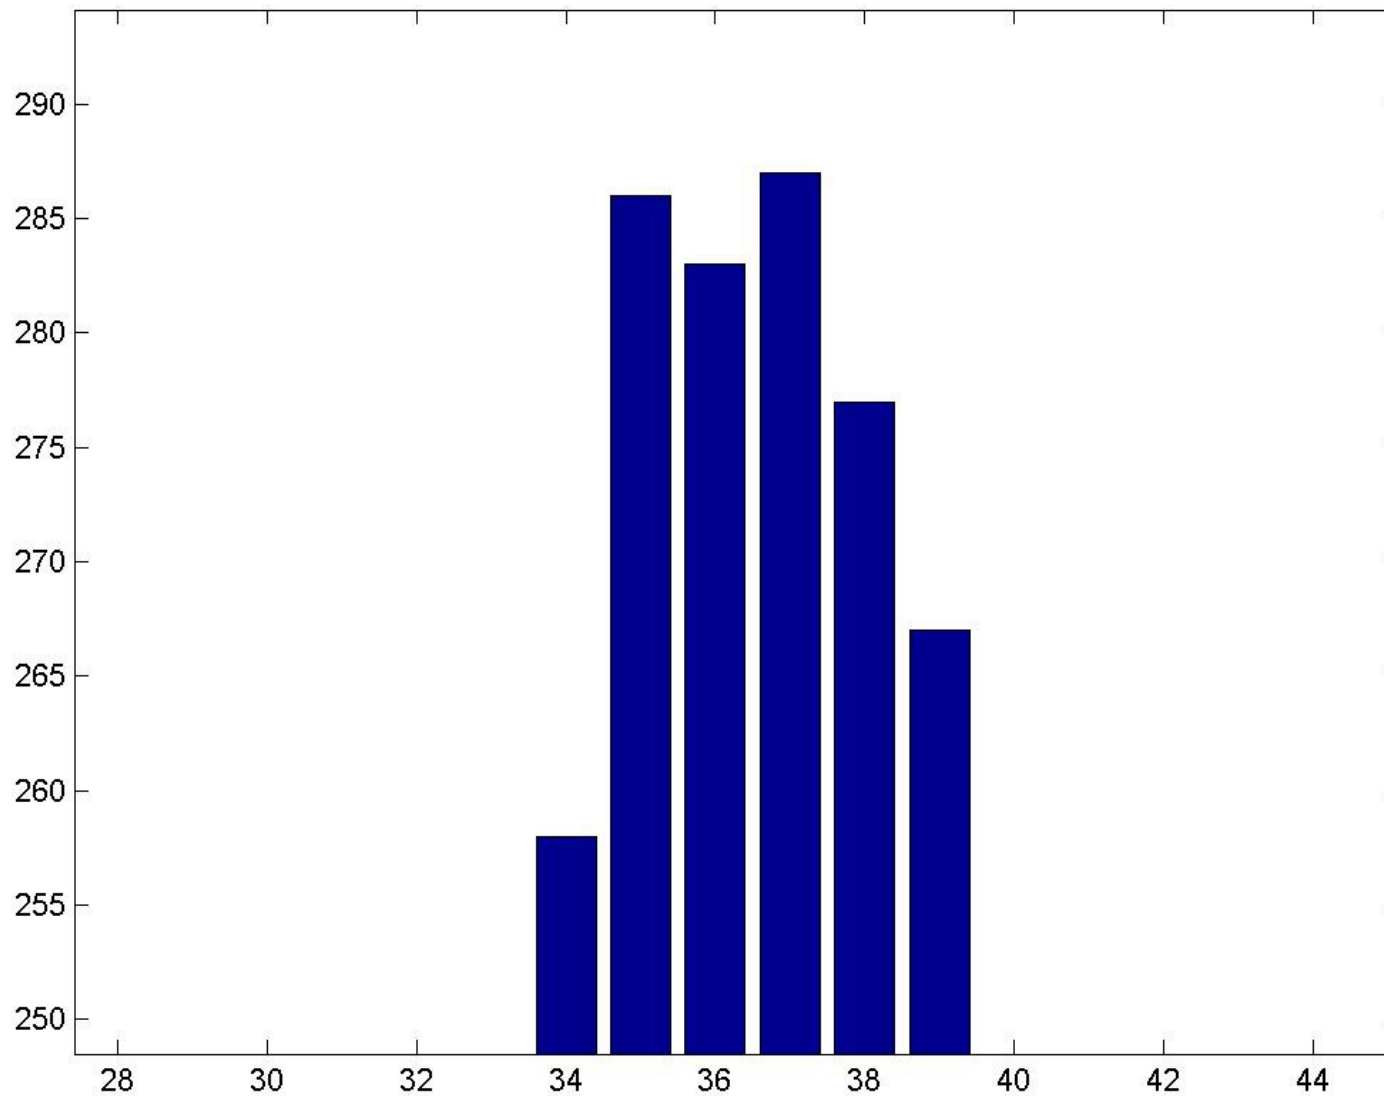

Week 9

Cody Seibert

Combining Head and Sift Maps

Estimated: ~285 Real: ~285

Estimated: ~1250 Real: ~1200

Estimated: ~2400 Real: ~2500

Estimated: ~640 Real: >635