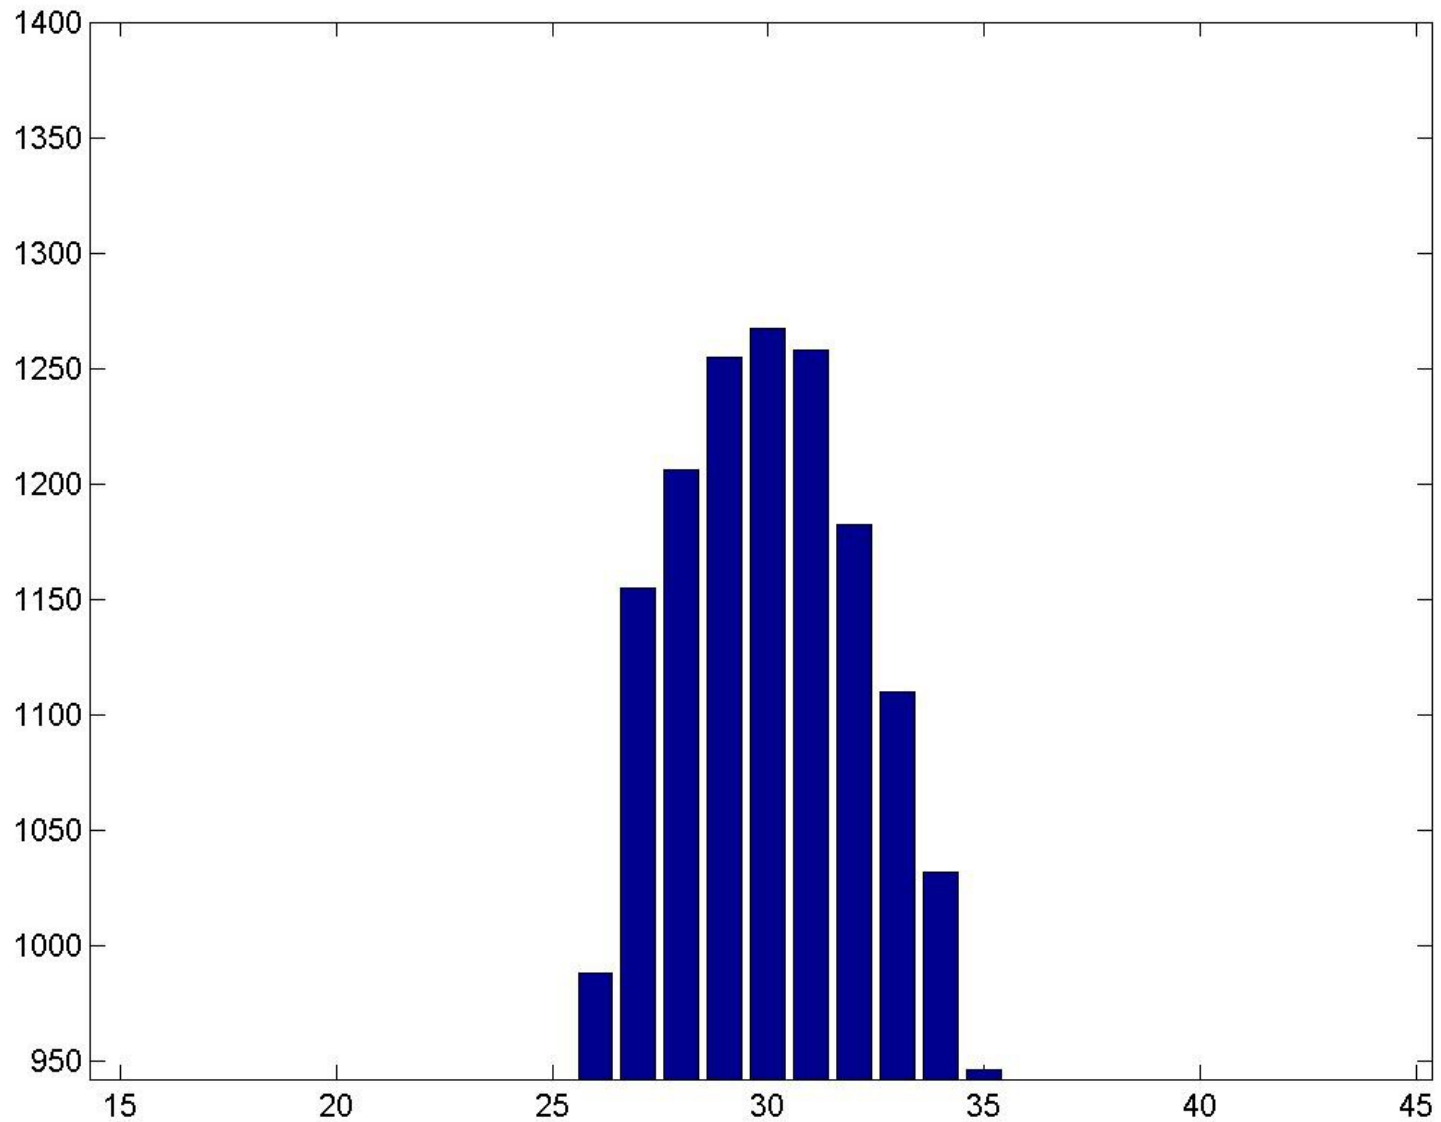

Week 9

Cody Seibert

Combining Head and Sift Maps

Estimated: ~285 Real: ~285

Estimated: ~1250 Real: ~1200

Estimated: ~2400 Real: ~2500

Estimated: ~640 Real: >635